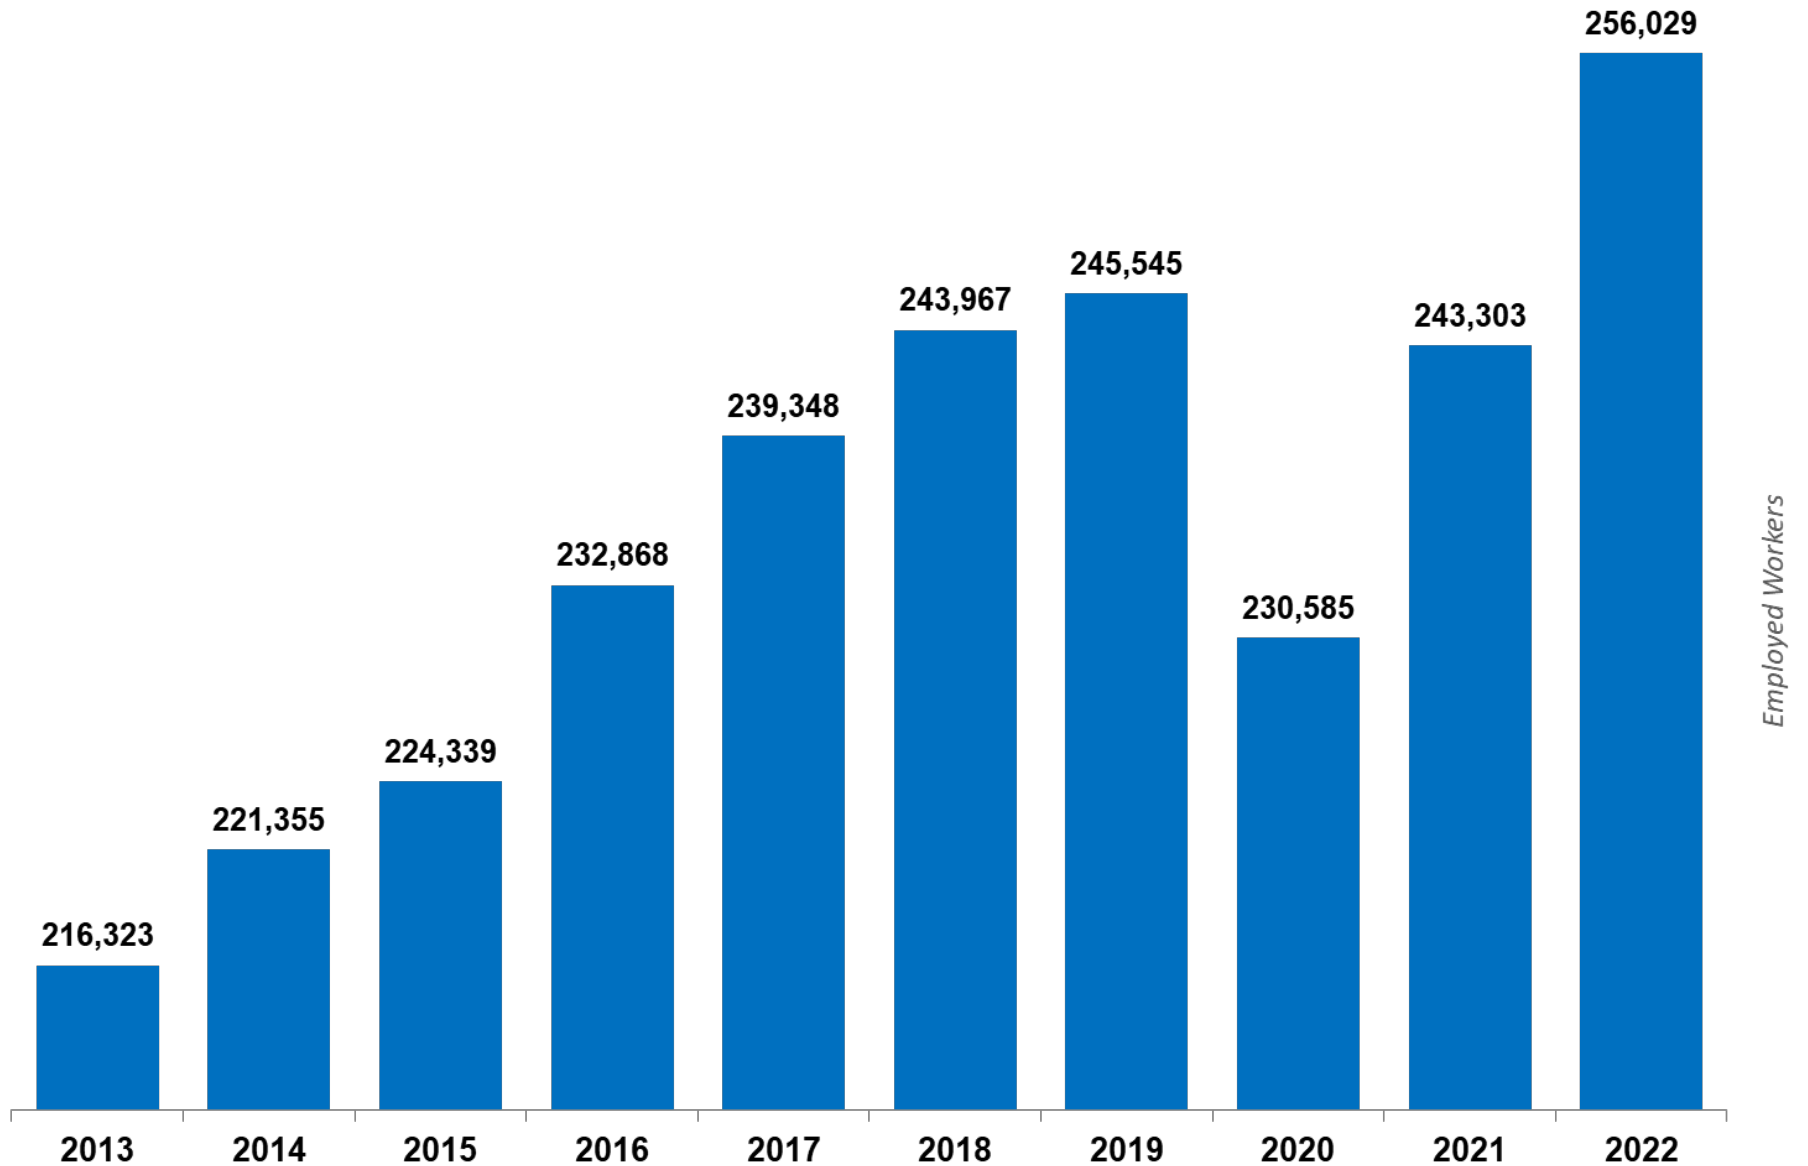

Volusia County Total Employed Workforce

Note: Based upon average monthly available workforce.

Source: Florida Department of Economic Opportunity, Local Area Unemployment Statistics (LAUS) program.