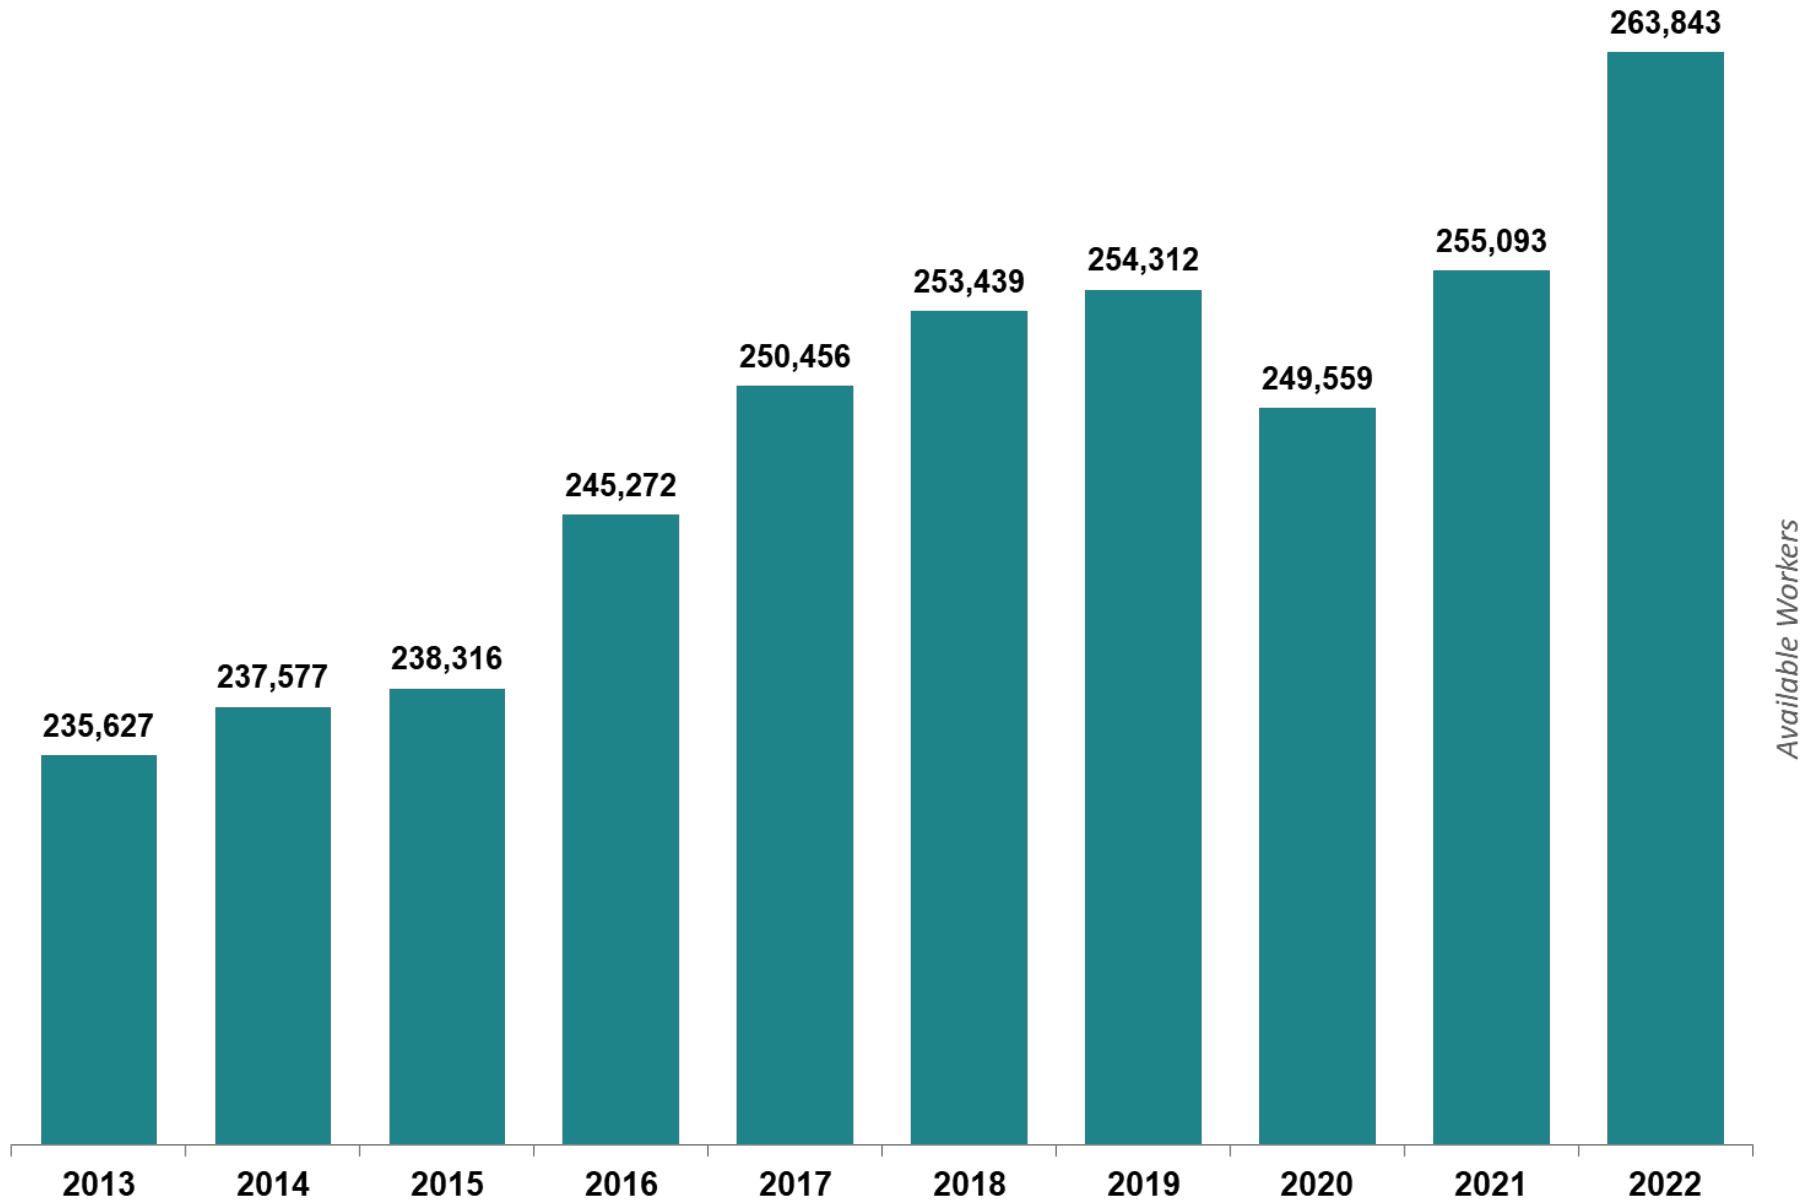

Volusia County Total Workforce Size

Note: Based upon average monthly available workforce.

Source: Florida Department of Economic Opportunity, Local Area Unemployment Statistics (LAUS) program.