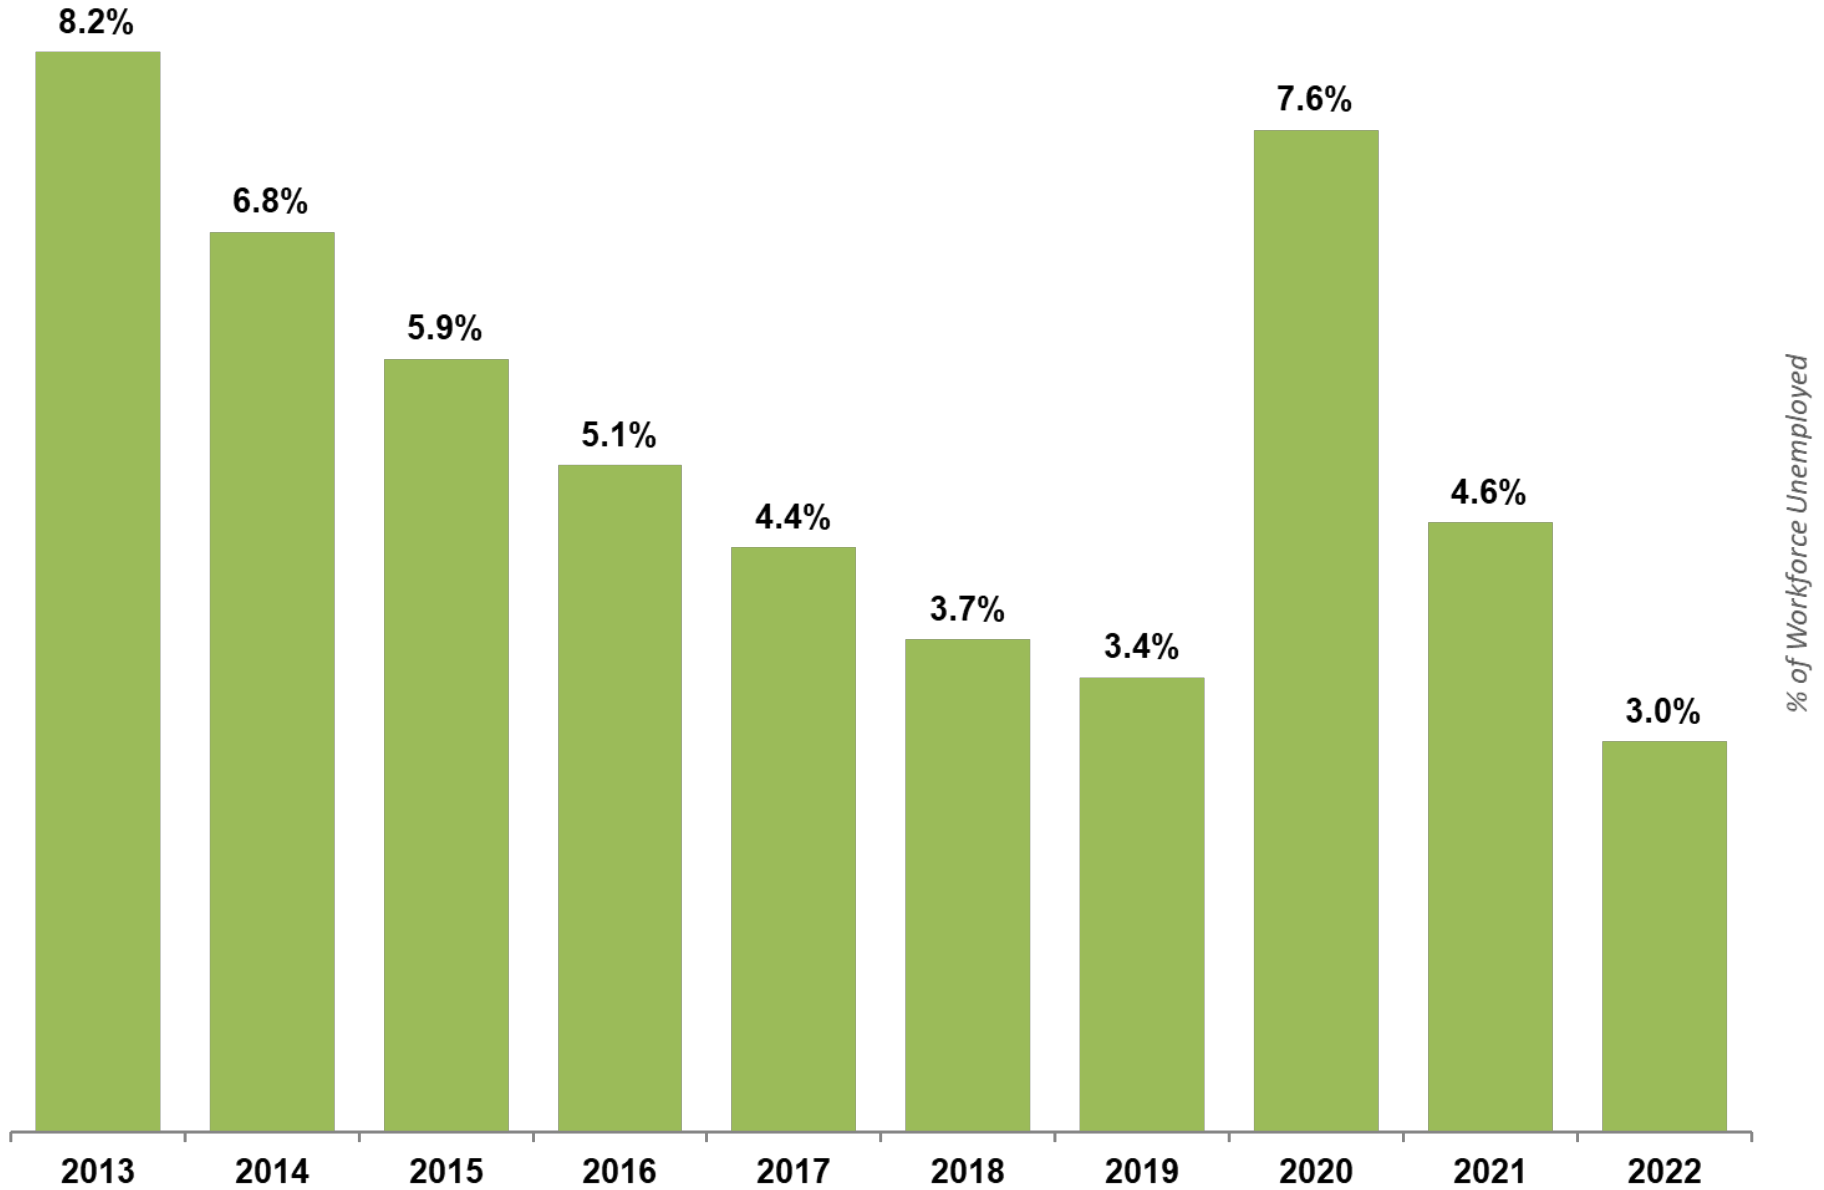

Volusia County Average Unemployment Rate

Note: Based upon average monthly available workforce.

Source: Florida Department of Economic Opportunity, Local Area Unemployment Statistics (LAUS) program.