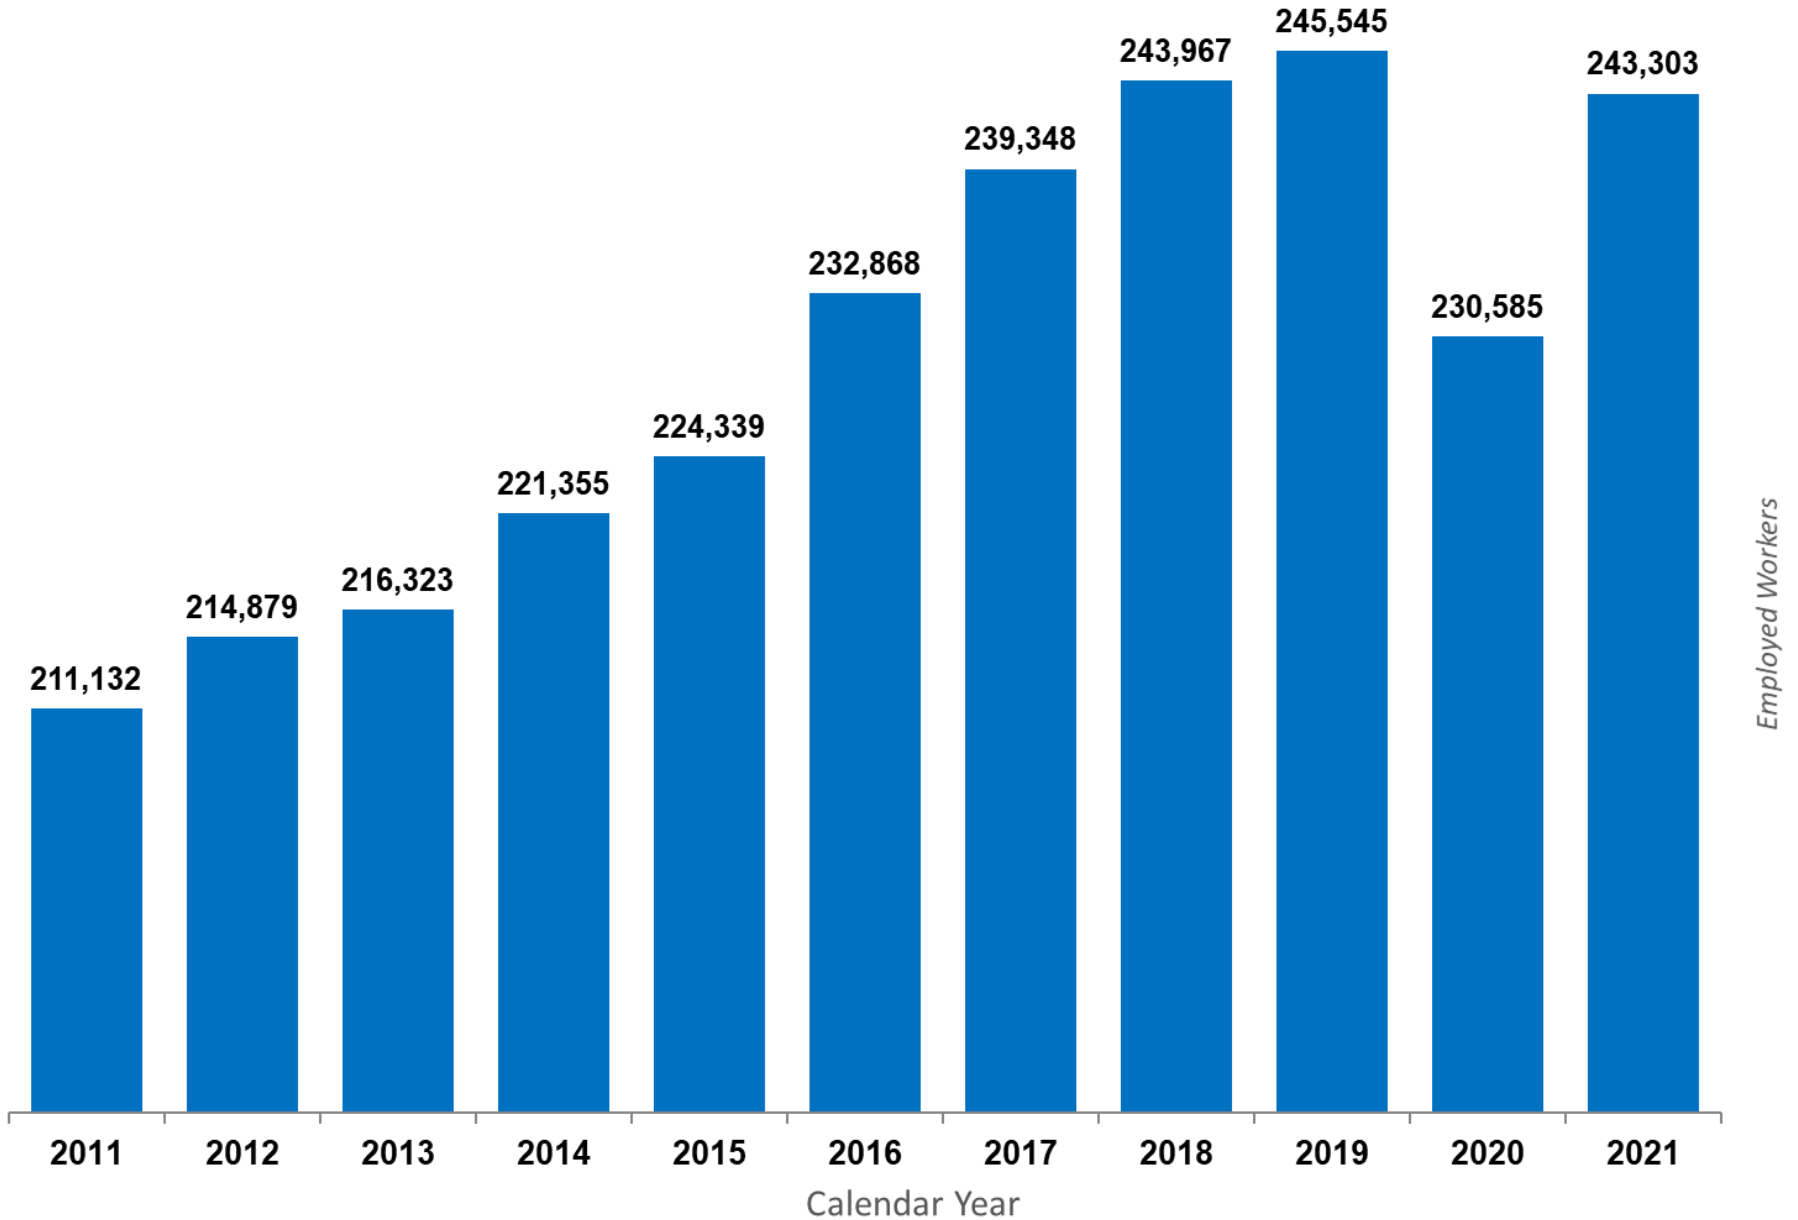

Volusia County Total Employed Workforce

Note: Based upon average monthly available workforce.

Source: Florida Department of Economic Opportunity, Local Area Unemployment Statistics (LAUS) program.