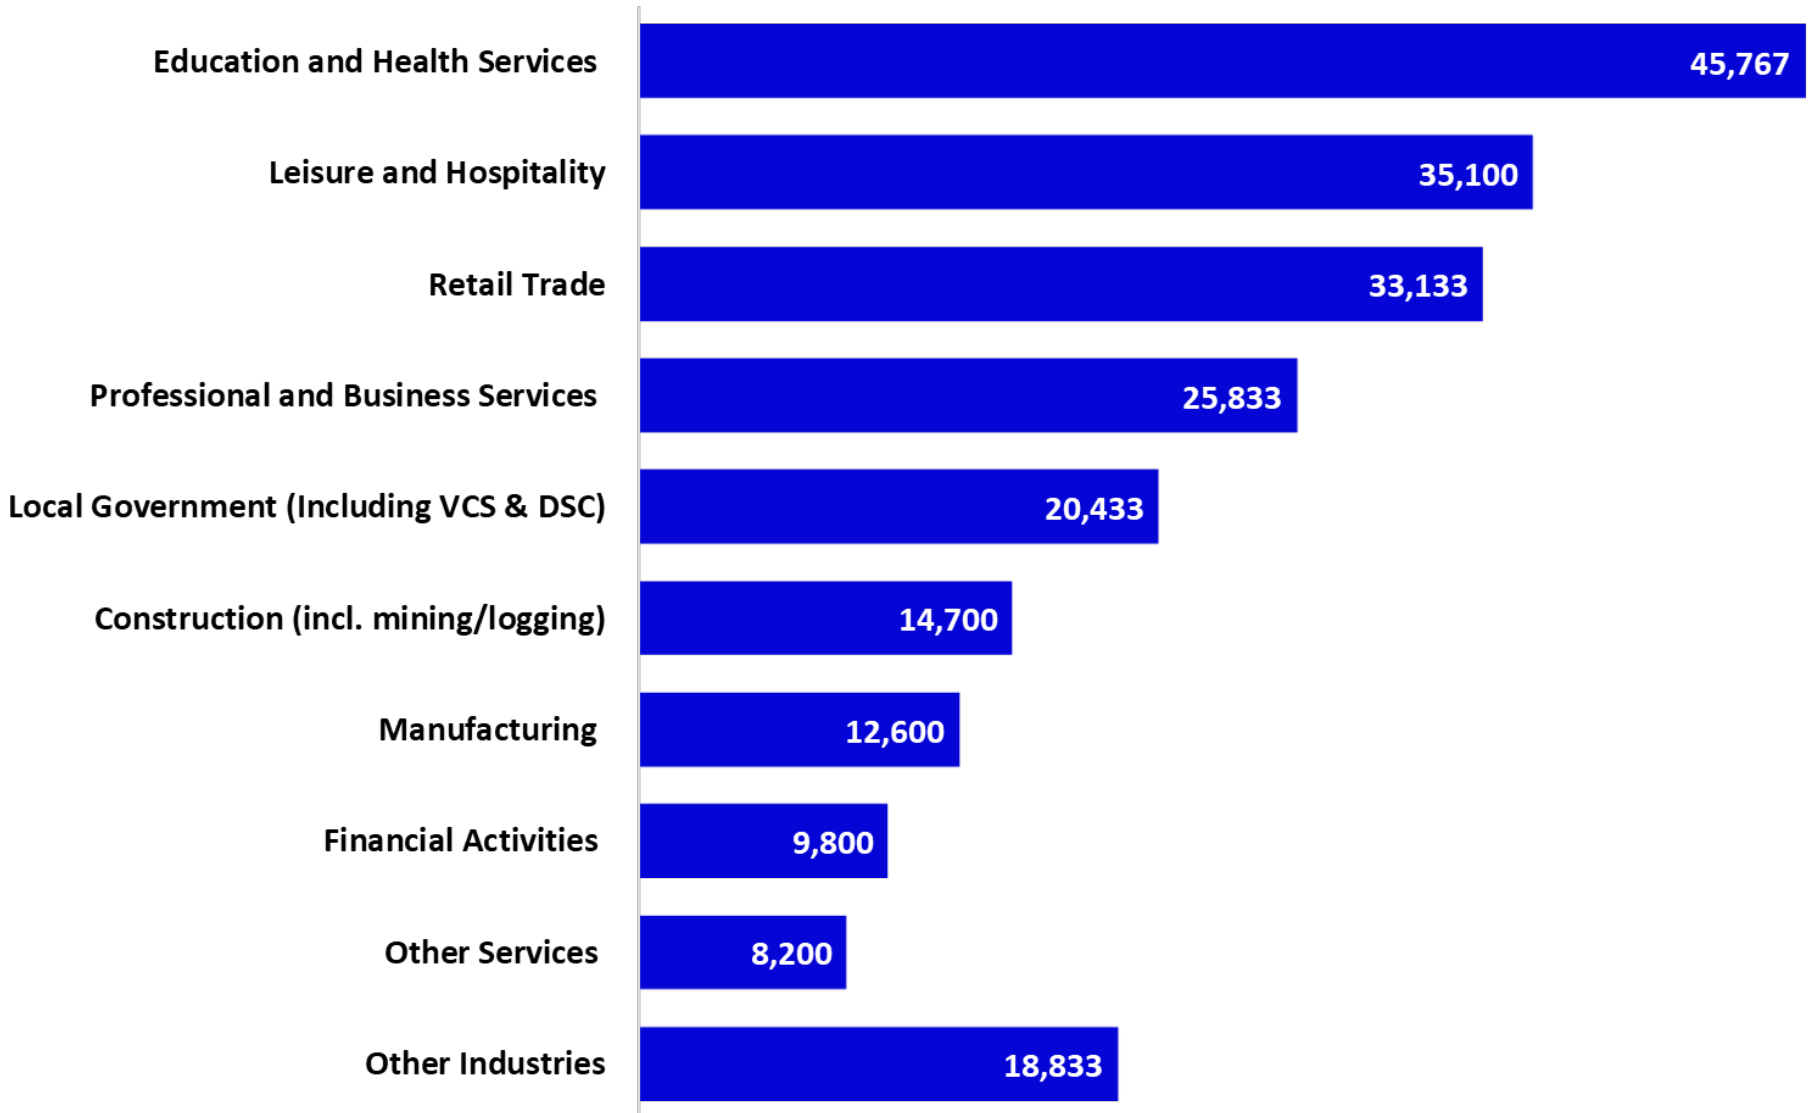

Area Average Employment by Major Industry – 1Q 2023

Source: Florida Department of Economic Opportunity (DEO), Current Employment Statistics (CES) for Deltona-Daytona-Ormond MSA (includes Flagler County).