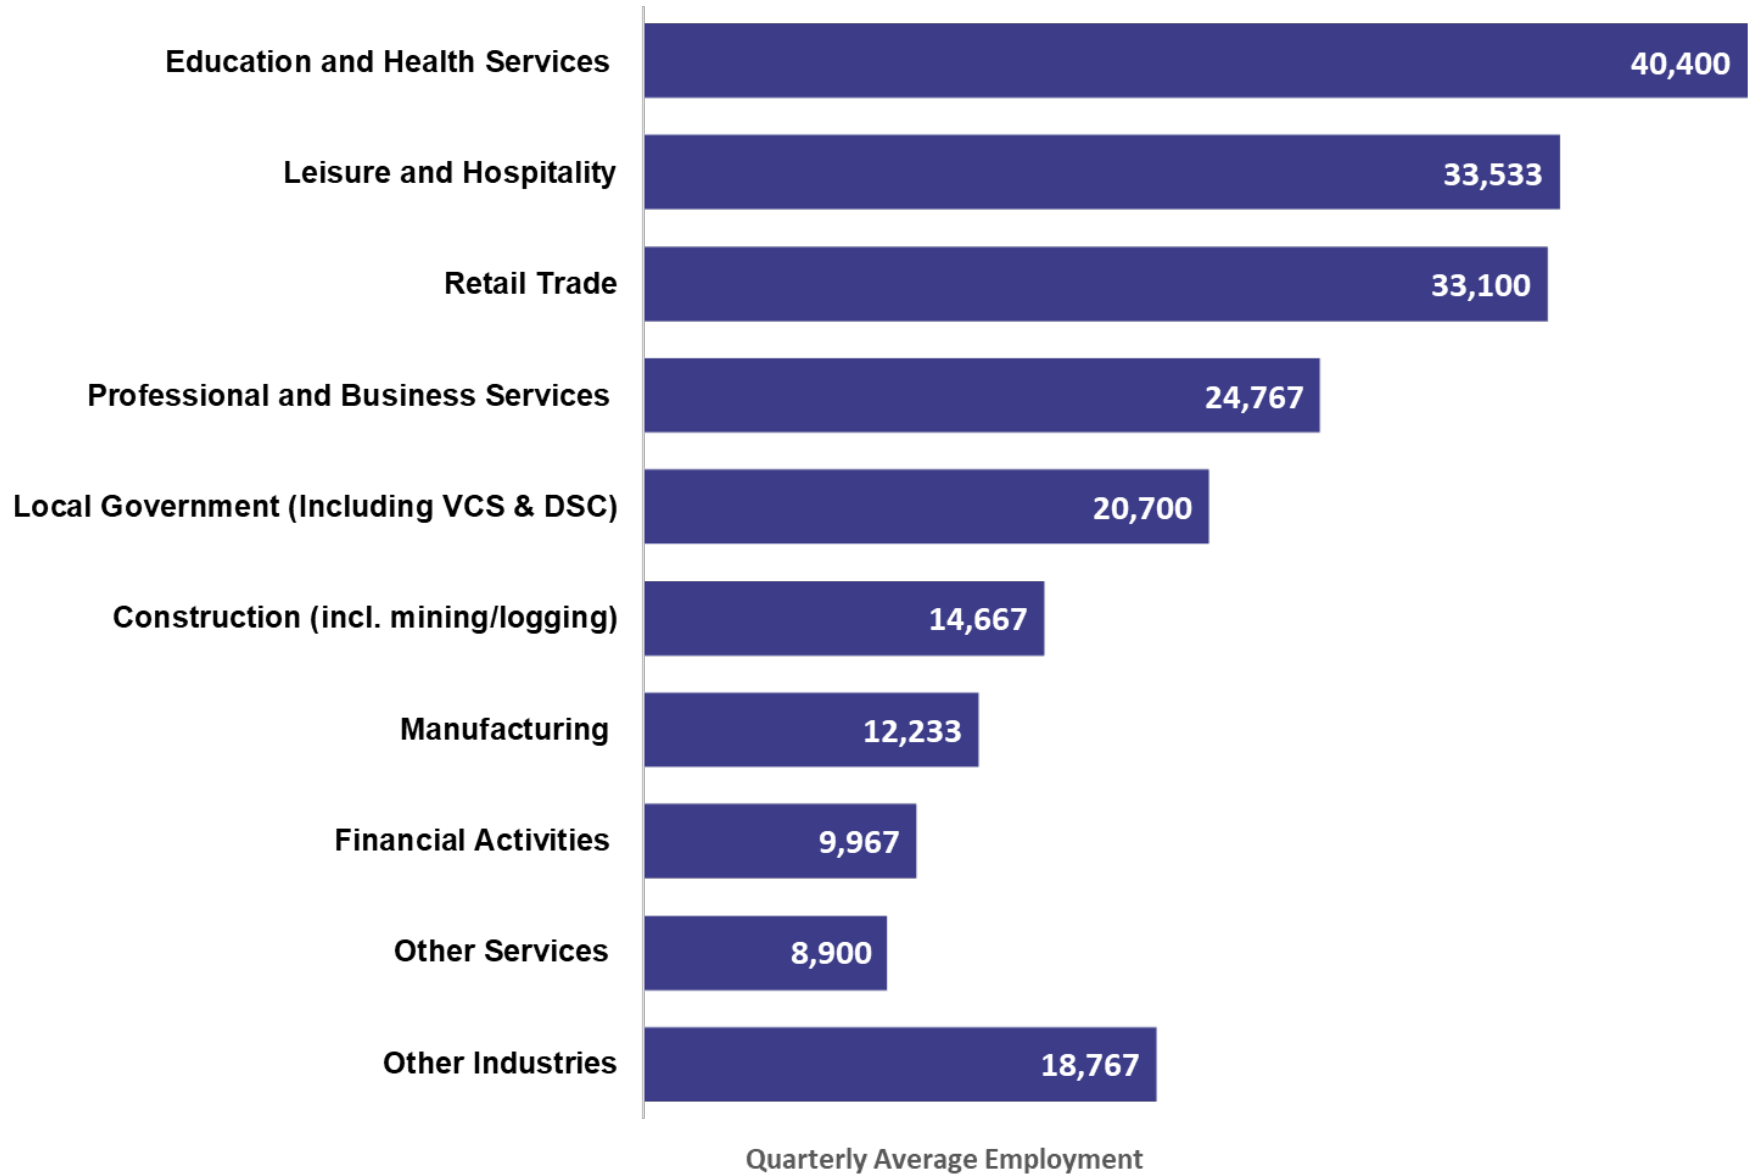

Area Employment by Major Industry – 3Q 2022

Source: Florida Department of Economic Opportunity (DEO), Current Employment Statistics (CES) for Deltona-Daytona-Ormond MSA (includes Flagler County).