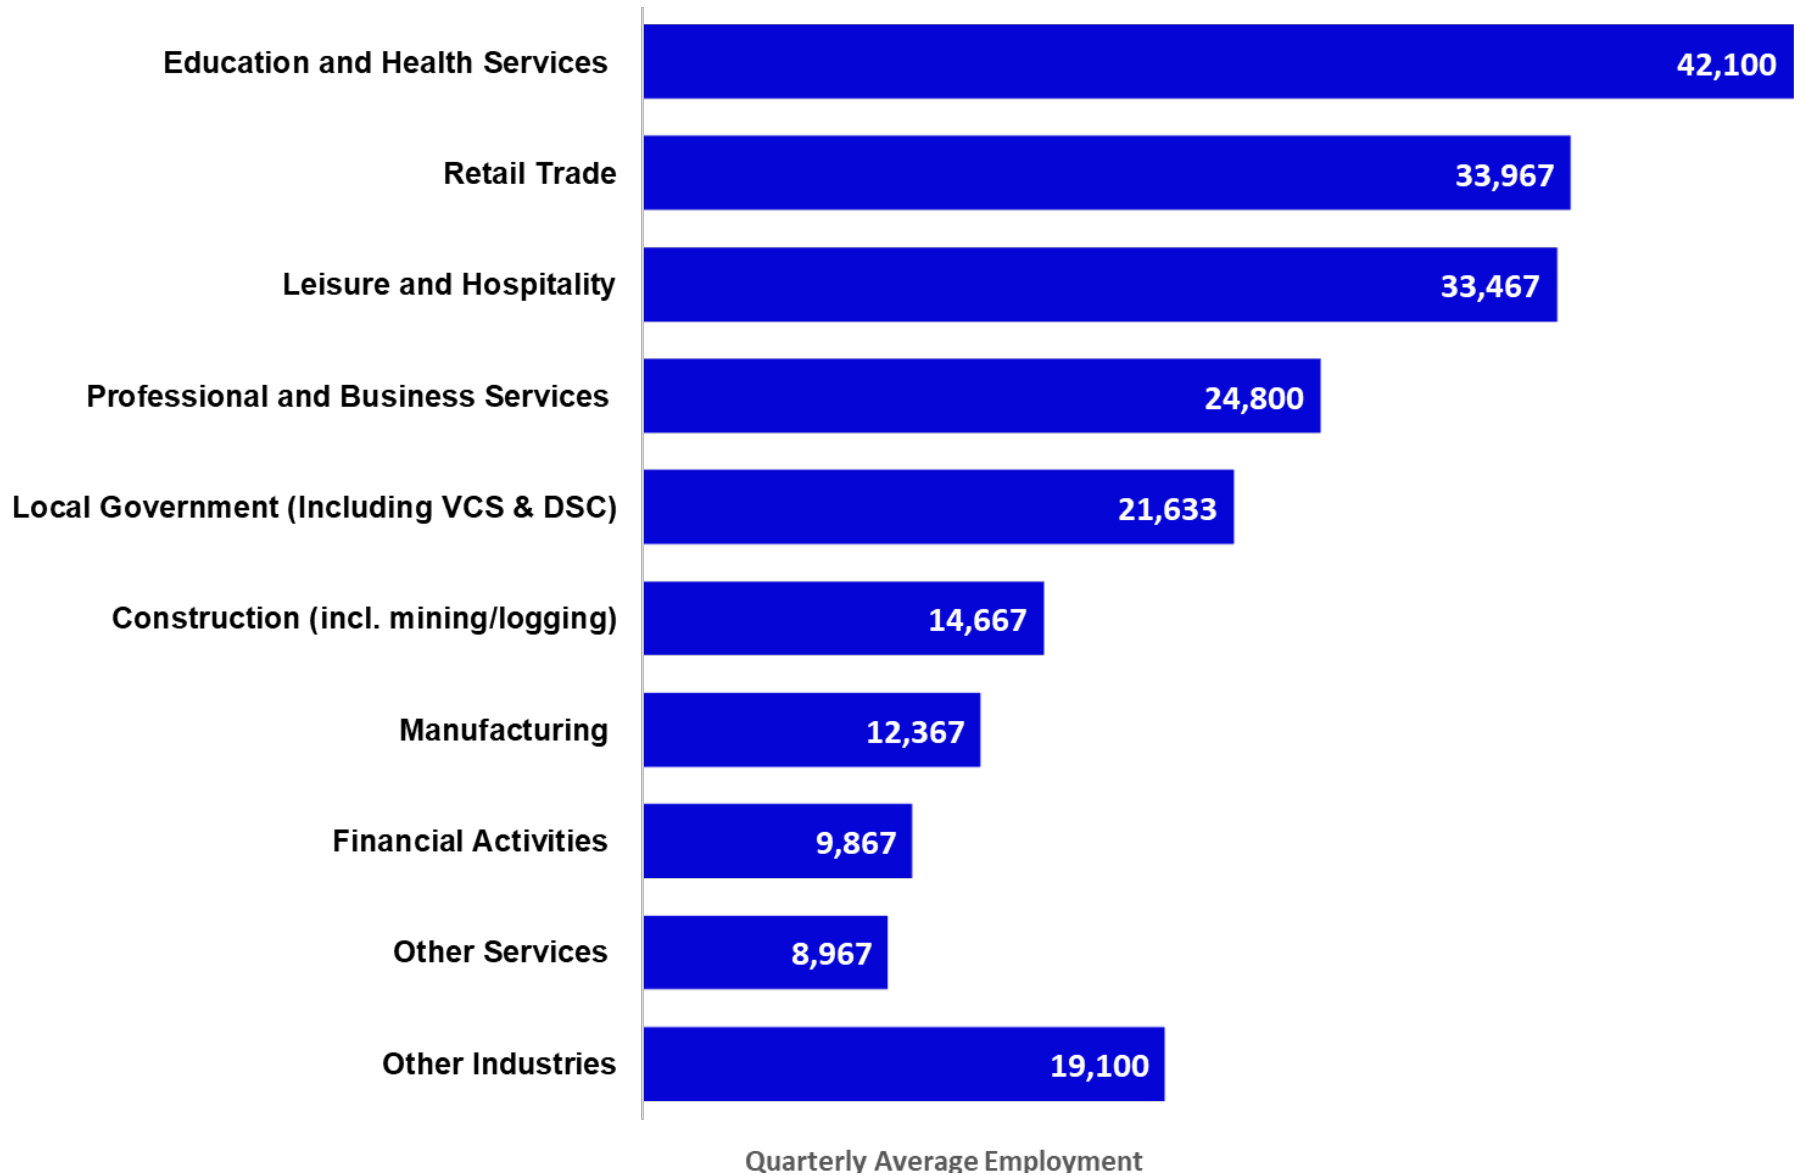

Area Employment by Major Industry – 4Q 2022

Source: Florida Department of Economic Opportunity (DEO), Current Employment Statistics (CES) for Deltona-Daytona-Ormond MSA (includes Flagler County).