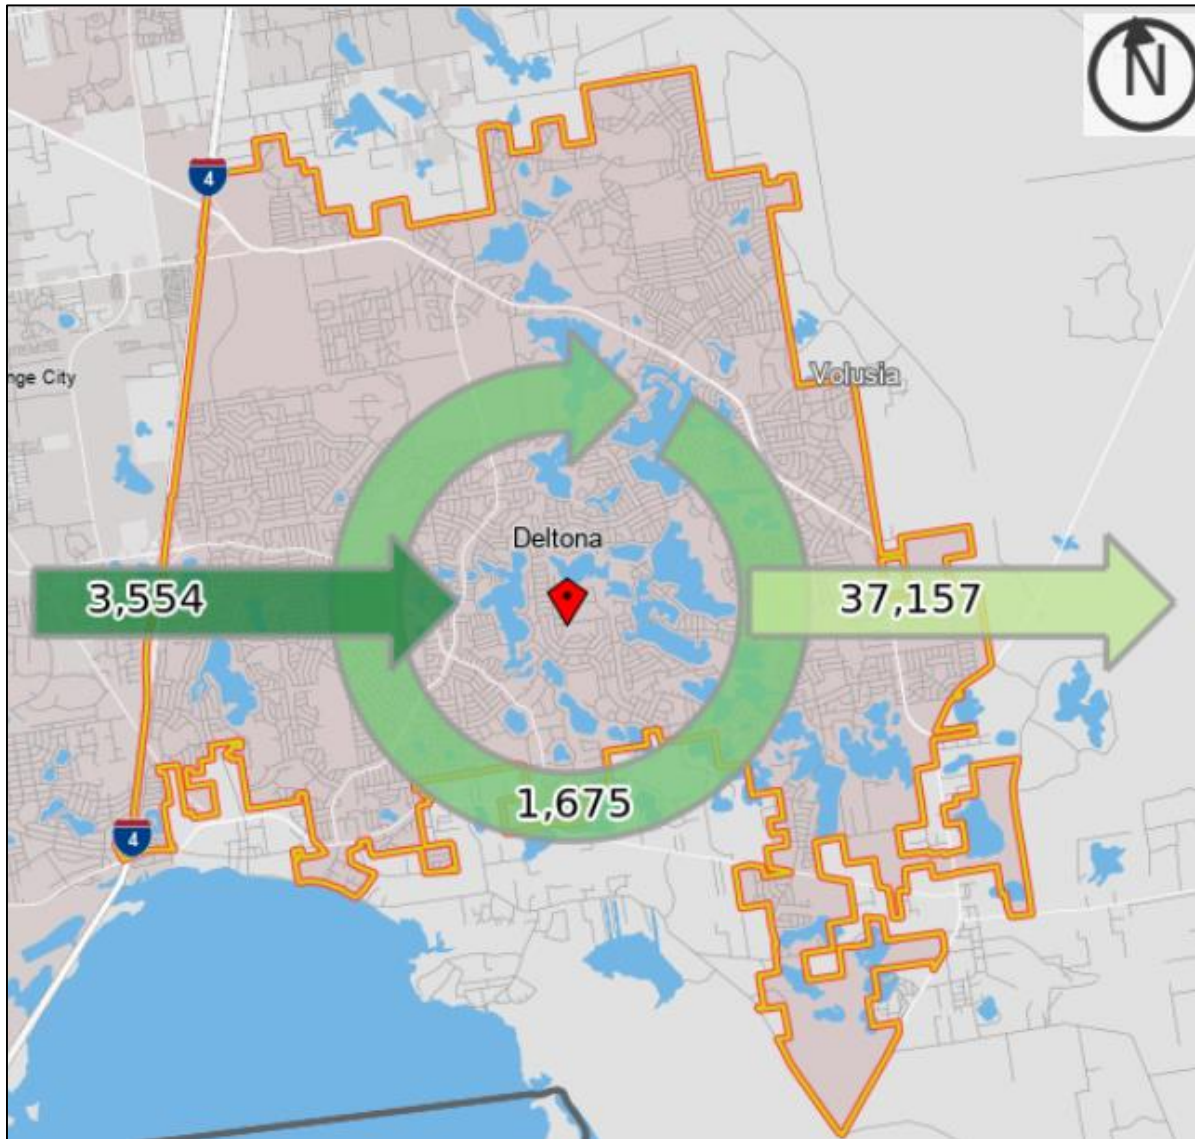

# EMPLOYMENT INFLOW / OUTFLOW – DELTONA, FL

- 3,554 - Employed in Selection Area, Live Outside
- 37,157 - Live in Selection Area, Employed Outside
- 1,675 - Employed and Live in Selection Area

2017 Inflow/Outflow Job Counts (Primary Jobs)	Count
Employed in the Selection Area	5,229
Employed in the Selection Area but Living Outside	3,554
Employed and Living in the Selection Area	1,675
Living in the Selection Area	38,832
Living in the Selection Area but Employed Outside	37,157
Living and Employed in the Selection Area	1,675
<b>Net Inflow/[Outflow] for Deltona</b>	<b>[33,603]</b>

Source: US Census On-the-Map Program – 2017 LODES Statistics