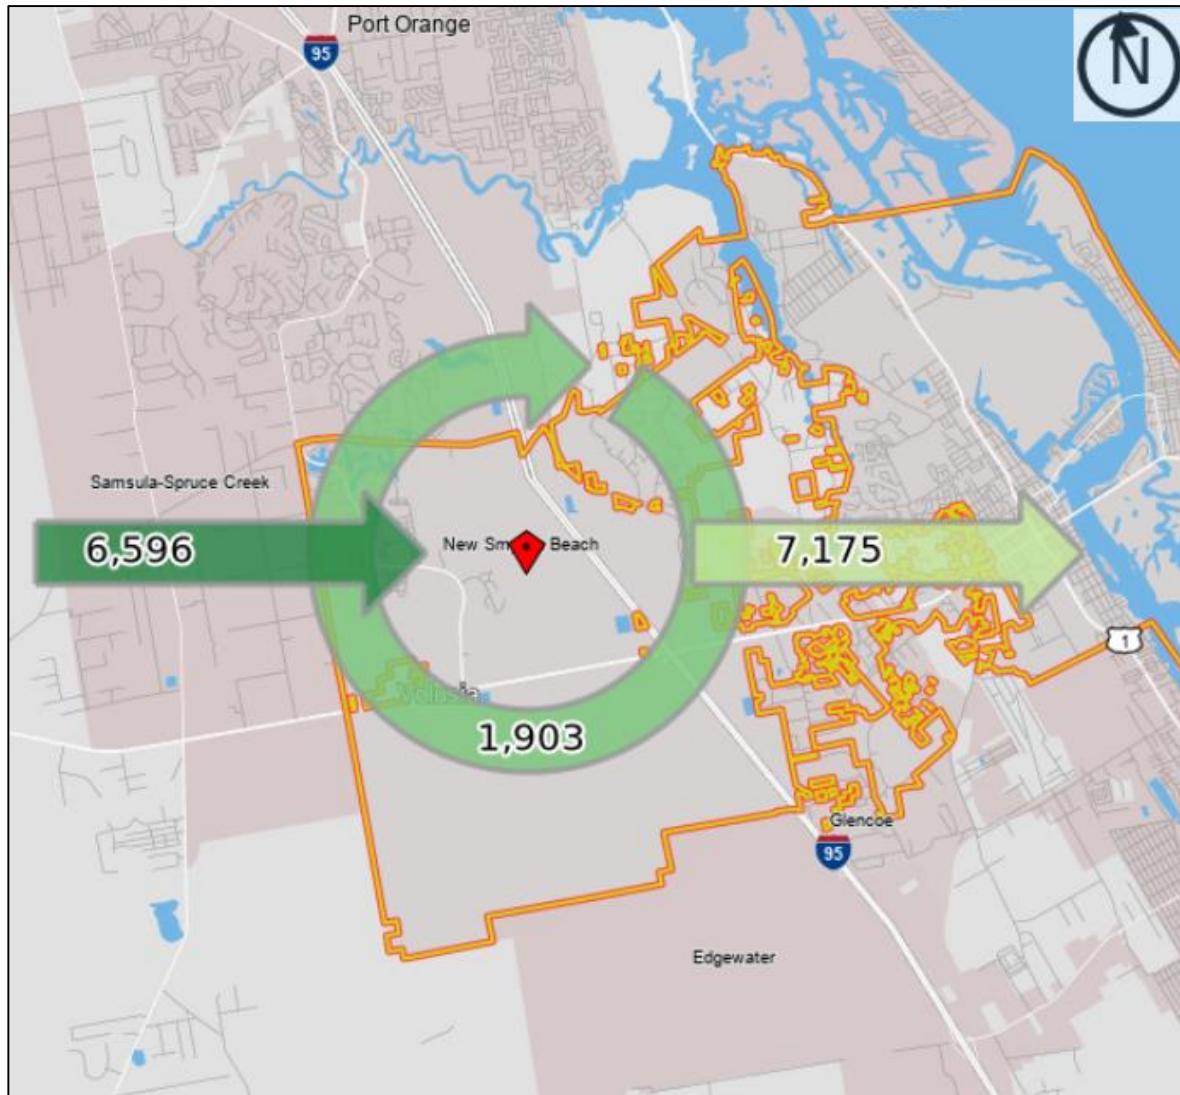

EMPLOYMENT INFLOW / OUTFLOW – NEW SMYRNA BEACH, FL

- 6,596 - Employed in Selection Area, Live Outside
- 7,175 - Live in Selection Area, Employed Outside
- 1,903 - Employed and Live in Selection Area

2017 Inflow/Outflow Job Counts (Primary Jobs)		Count
Employed in the Selection Area		8,499
Employed in the Selection Area but Living Outside		6,596
Employed and Living in the Selection Area		1,903
Living in the Selection Area		9,078
Living in the Selection Area but Employed Outside		7,175
Living and Employed in the Selection Area		1,903
Net Inflow/[Outflow] for New Smyrna Beach		[579]