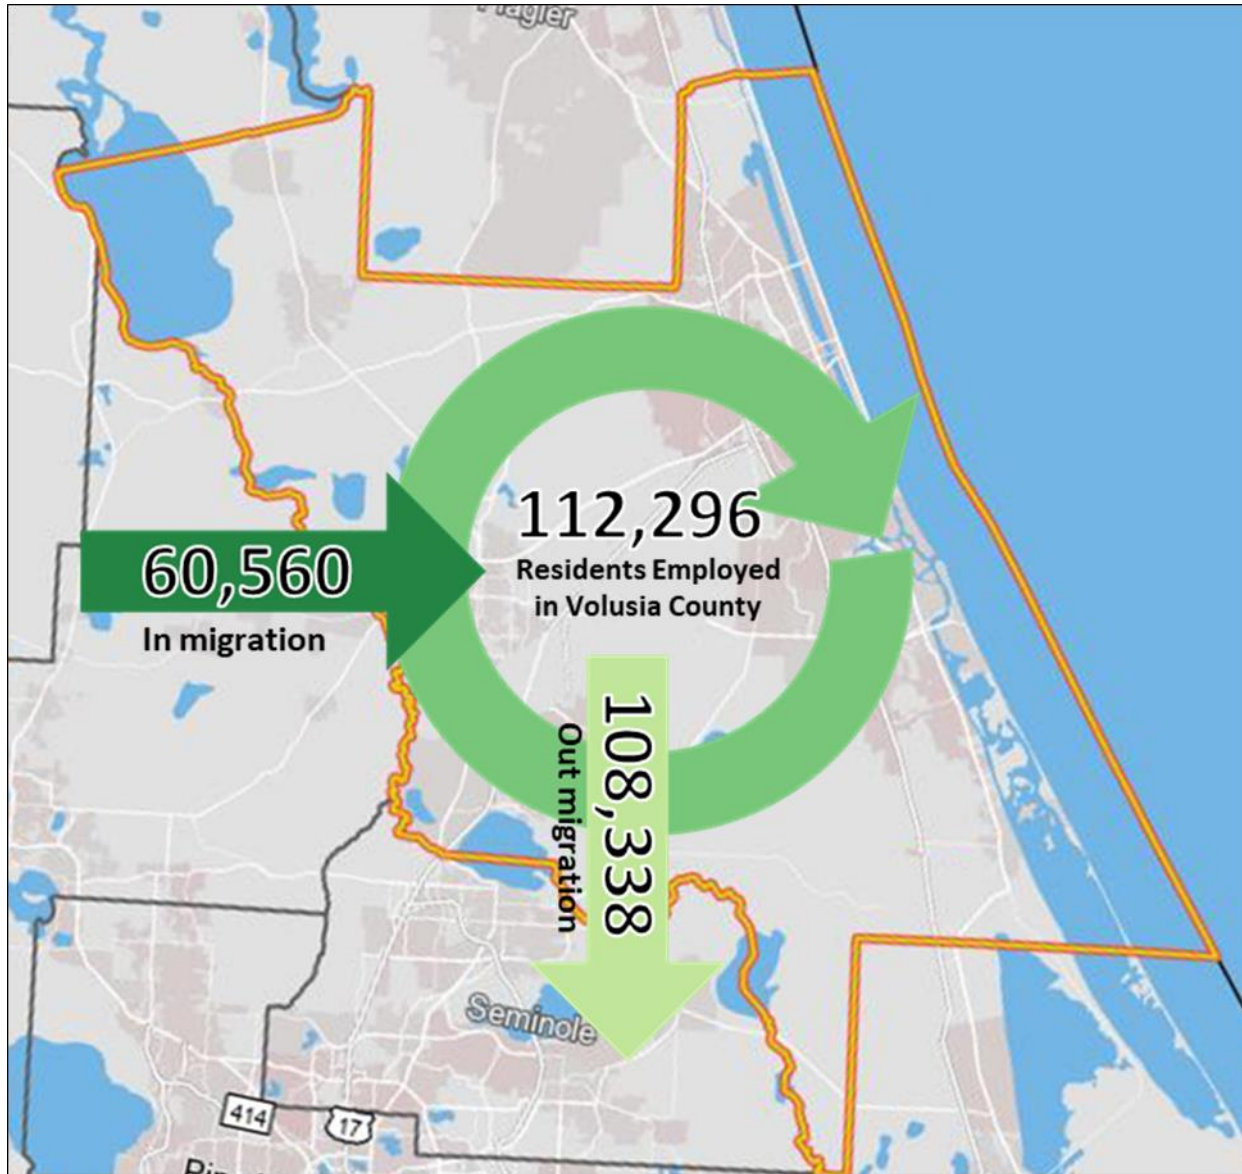

Volusia County Employment Inflow/Outflow

- 60,560 - Employed in Selection Area, Live Outside
- 108,338 - Live in Selection Area, Employed Outside
- 112,296 - Employed and Live in Selection Area

2018 Inflow/Outflow Job Counts (All Jobs)		Count
Employed in Volusia County		172,856
Employed in Volusia County Area but Living Outside		60,560
Employed and Living in Volusia County		112,296
Living in Volusia County		220,634
Living in Volusia County but Employed Outside		108,338
Living and Employed in Volusia County		112,296
Net Inflow/Outflow for Volusia County		(47,778)

Volusia County Net Worker Out-Migration by Industry