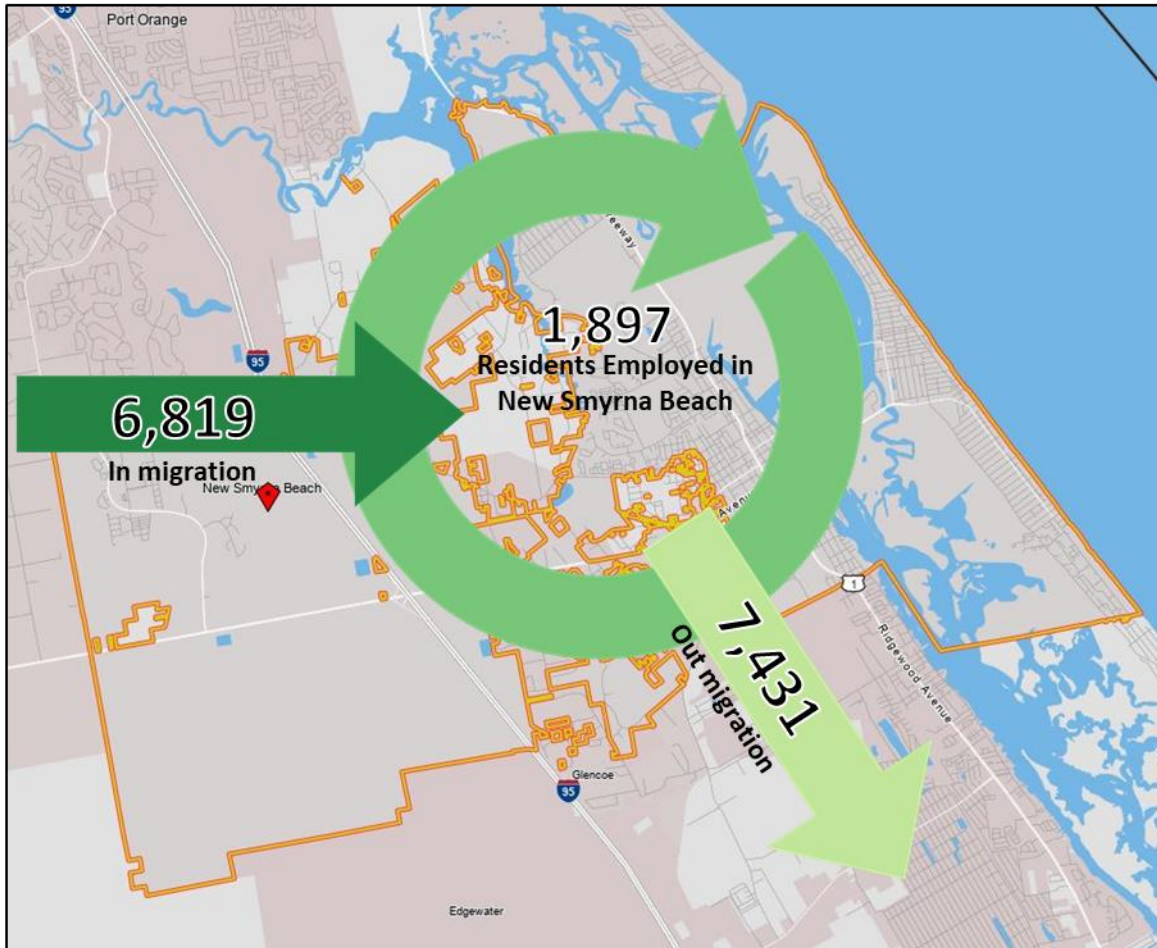

EMPLOYMENT INFLOW / OUTFLOW – NEW SMYRNA BEACH, FL

- 6,819 - Employed in Selection Area, Live Outside
- 7,431 - Live in Selection Area, Employed Outside
- 1,897 - Employed and Live in Selection Area

2018 Inflow/Outflow Job Counts (All Jobs)		Count
Employed in New Smyrna Beach		8,716
Employed in New Smyrna Beach but Living Outside		6,819
Employed and Living in New Smyrna Beach		1,897
Living in New Smyrna Beach		9,328
Living in New Smyrna Beach but Employed Outside		7,431
Living and Employed in New Smyrna Beach		1,897
Net Inflow/Outflow for New Smyrna Beach		(612)