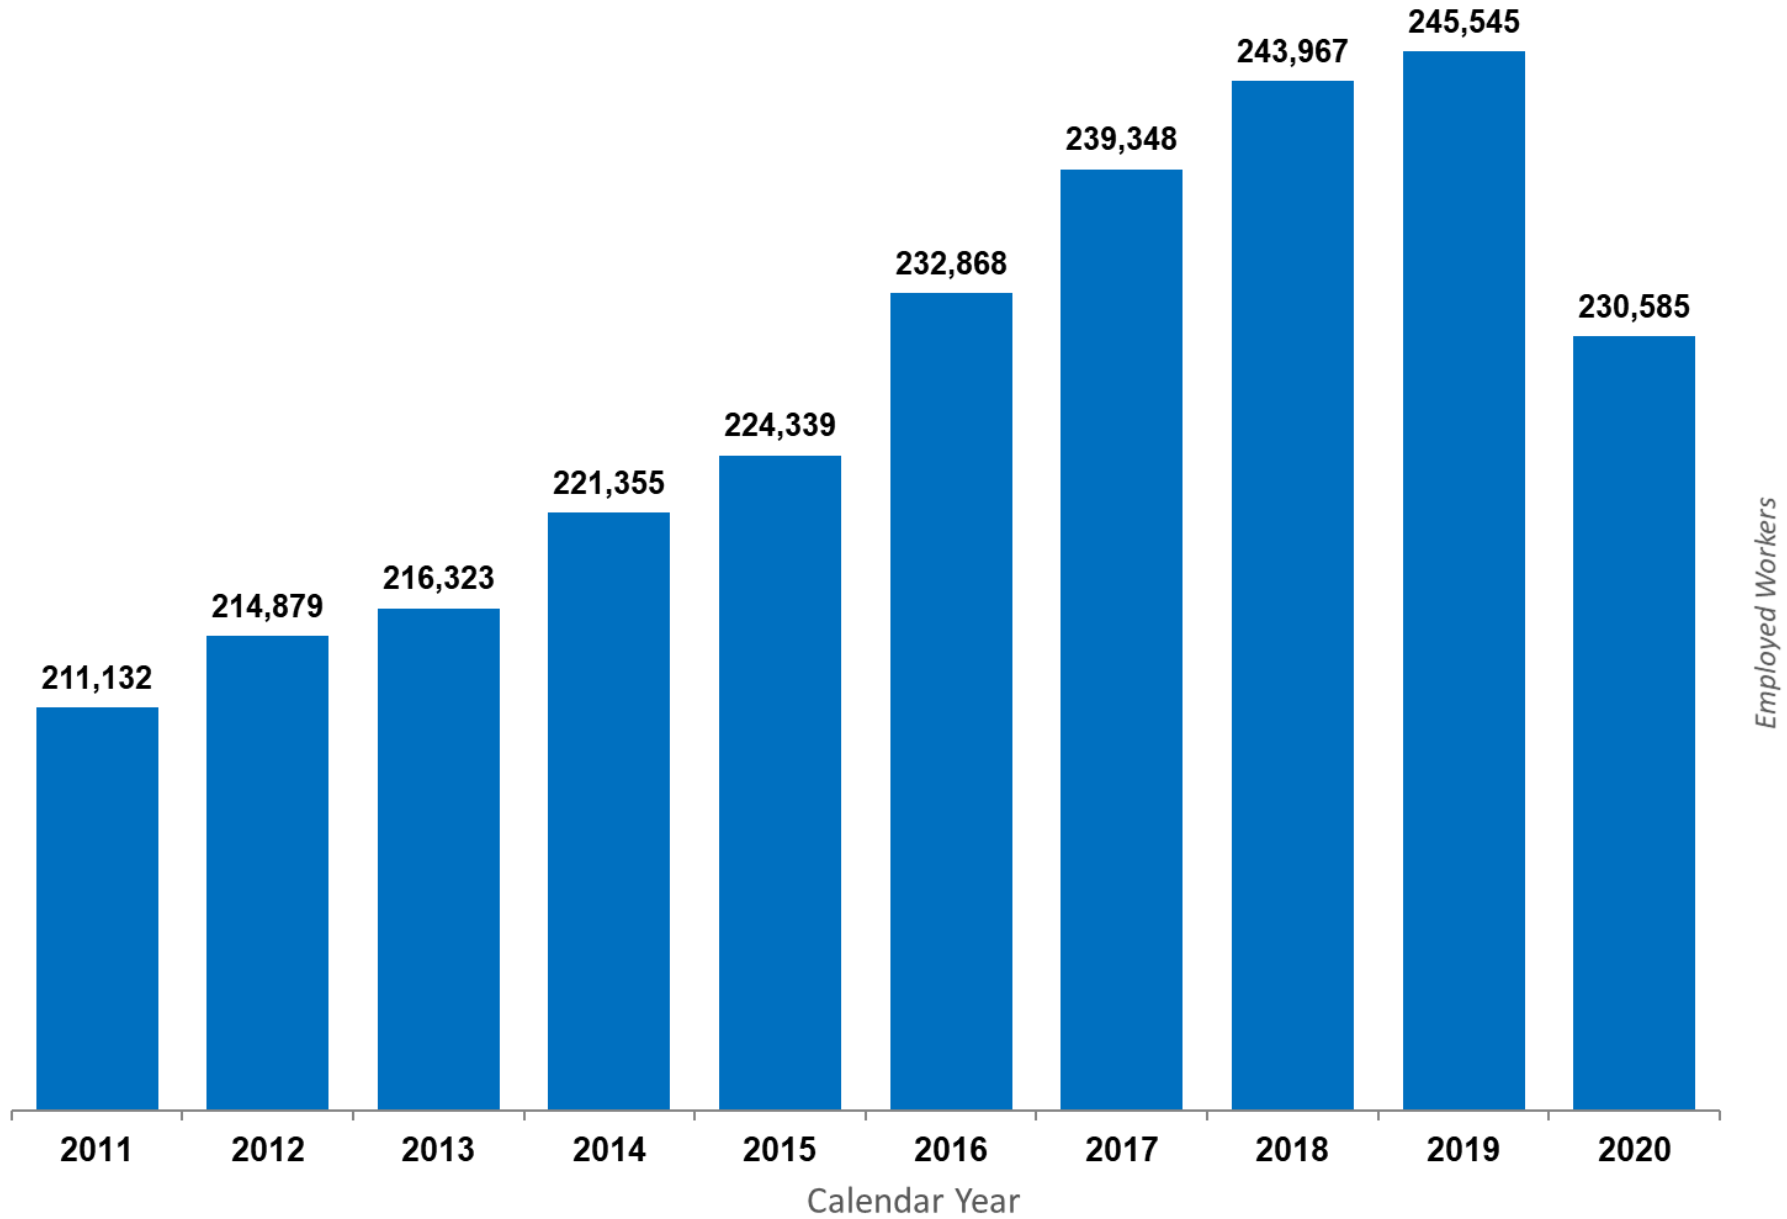

Volusia County Average Employment

Note: Based upon average monthly employment.

Source: Florida Department of Economic Opportunity, Local Area Unemployment Statistics (LAUS) program.