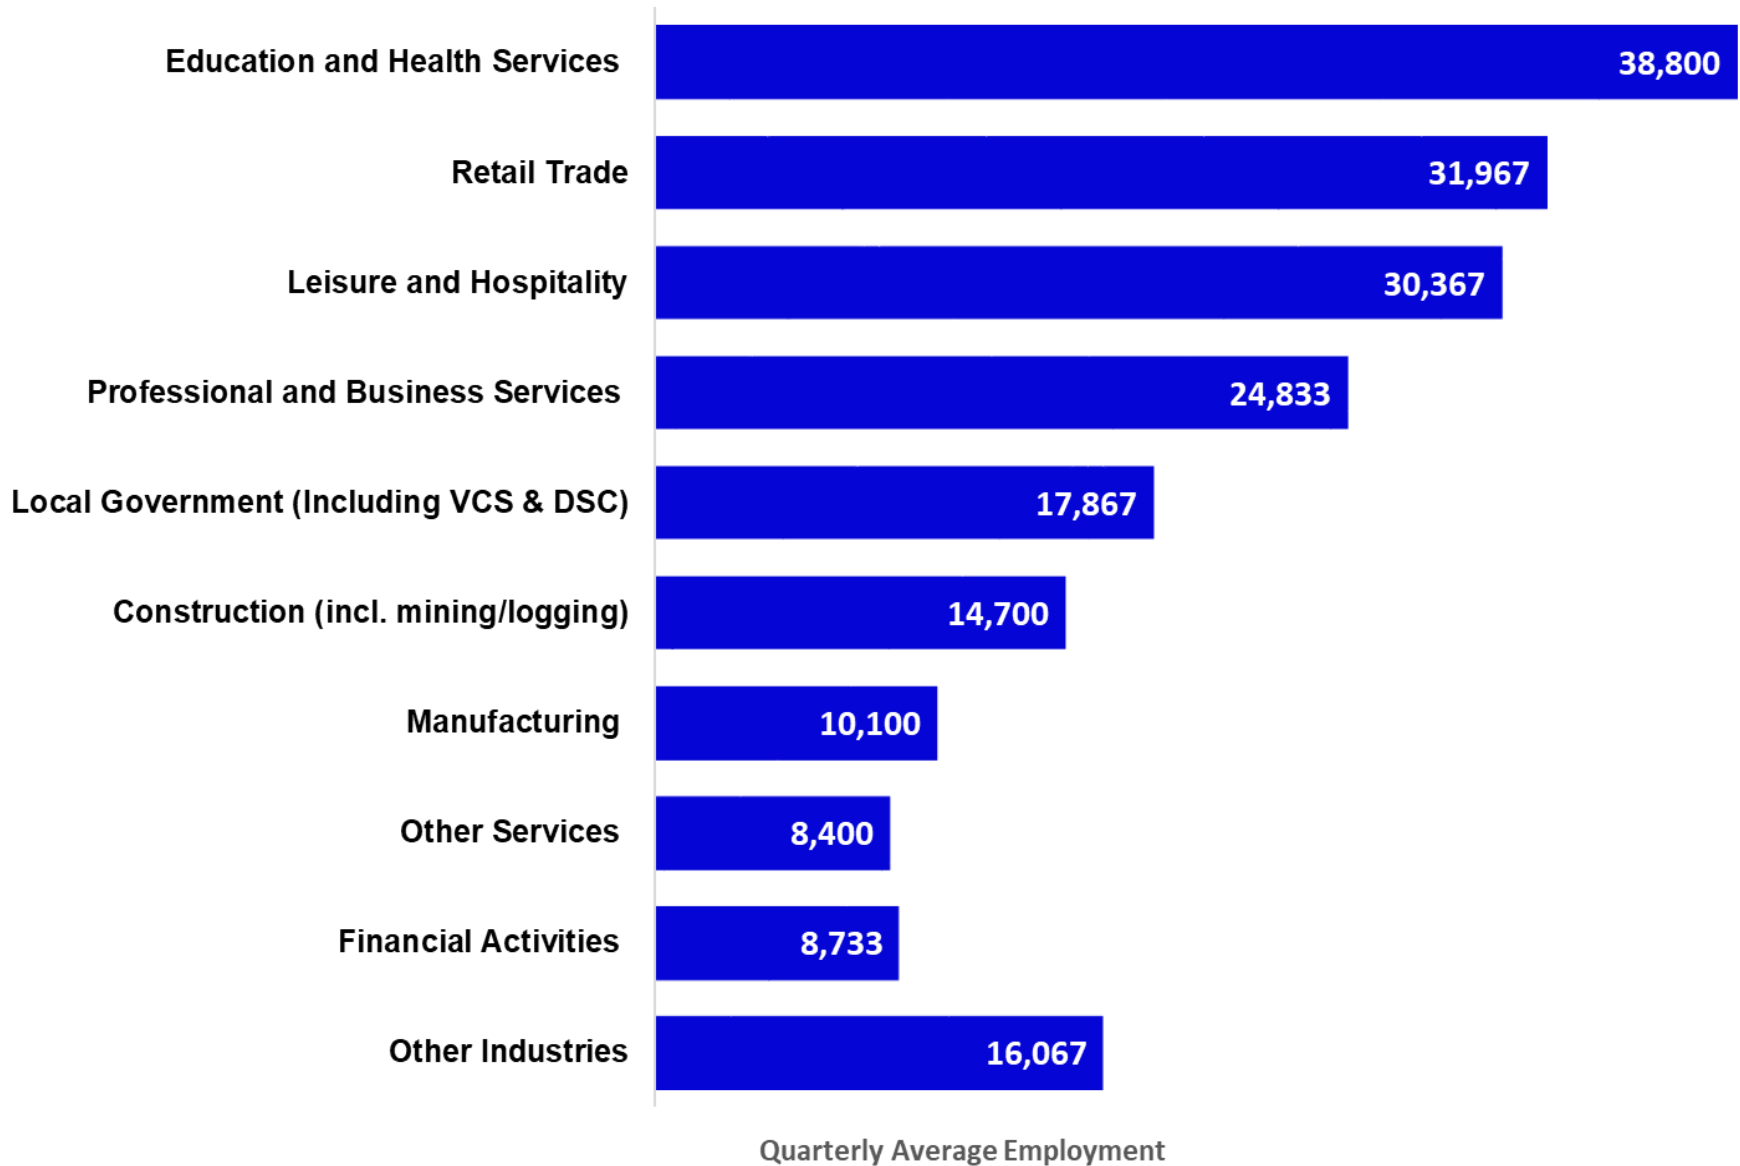

# Area Employment by Major Industry – 4Q 2020

Source: Florida Department of Economic Opportunity (DEO), Current Employment Statistics (CES) for Deltona-Daytona-Ormond MSA (includes Flagler County).