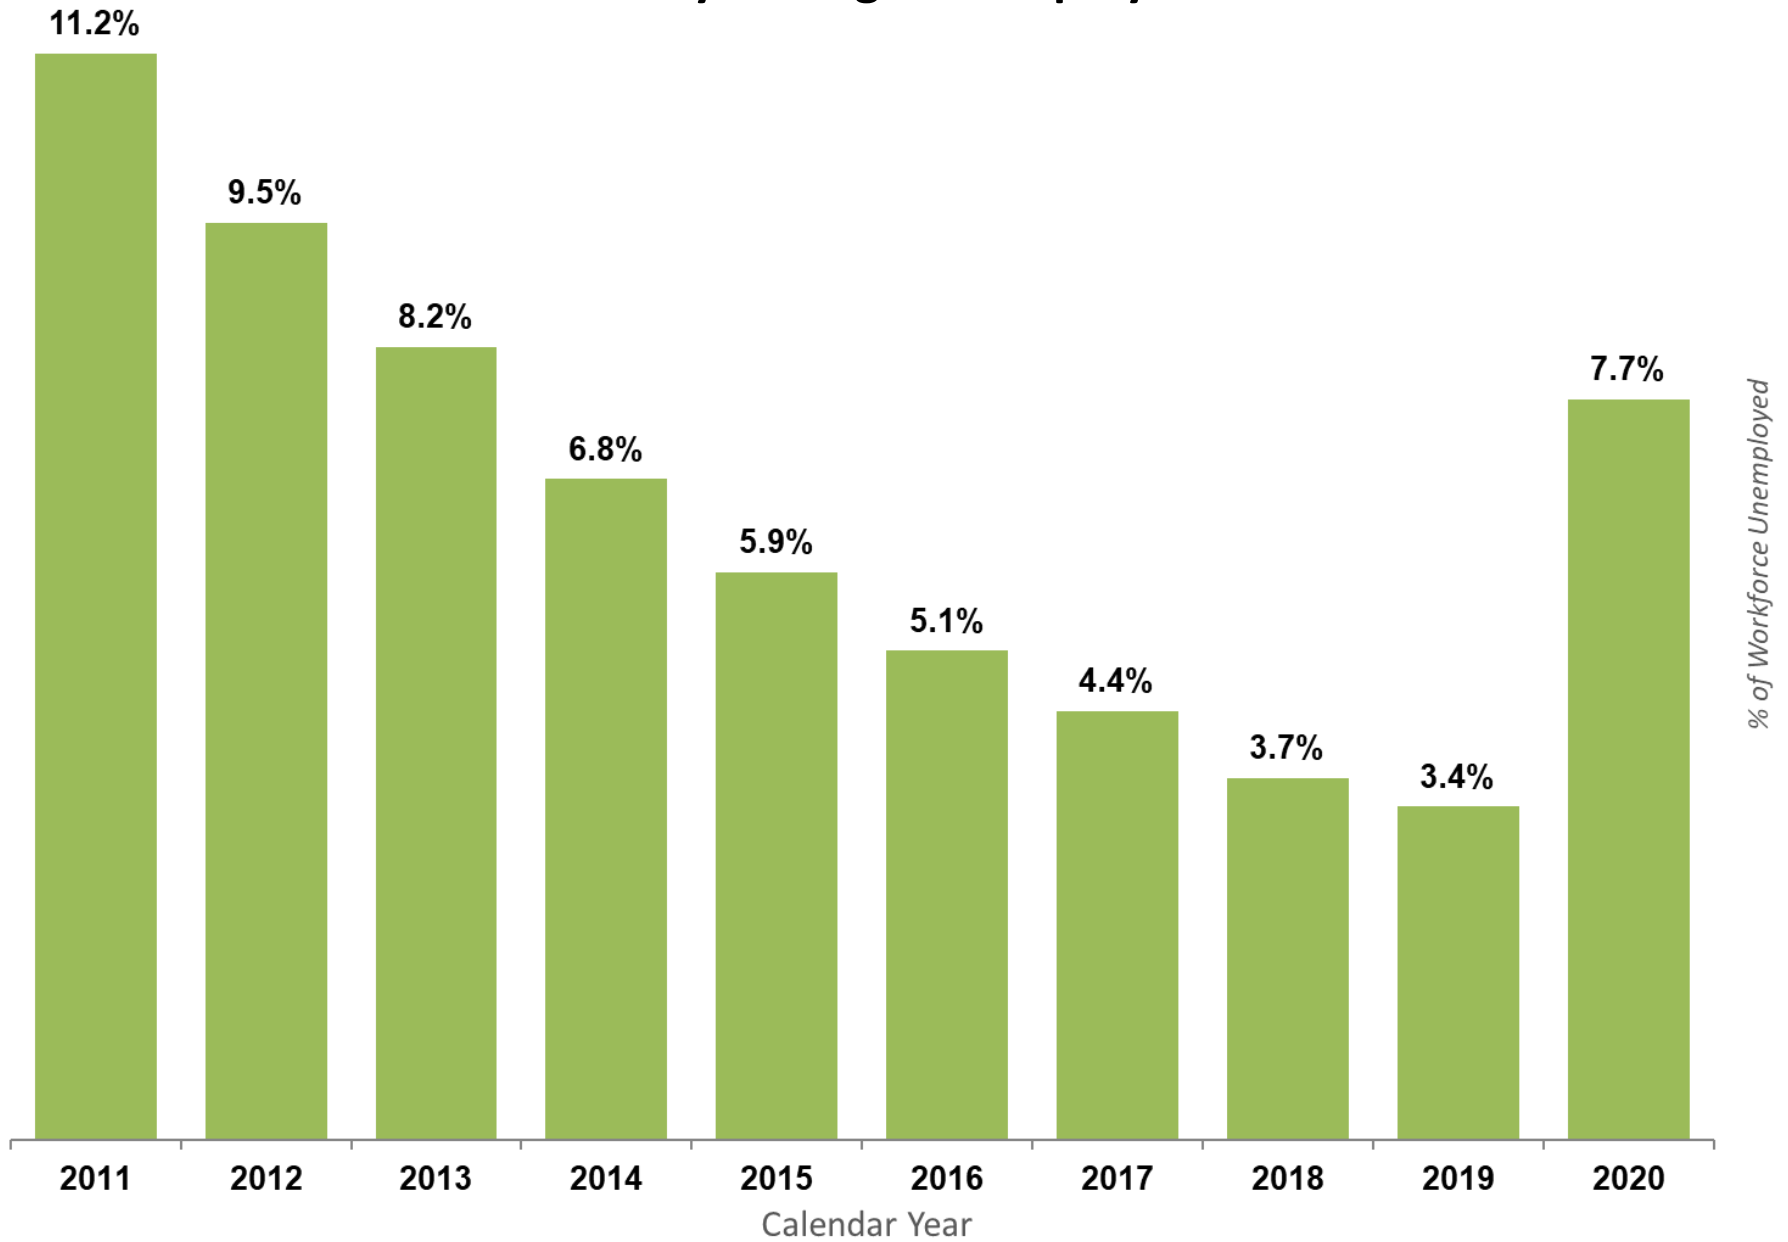

Volusia County Average Unemployment Rate

Note: Based upon average monthly unemployment.

Source: Florida Department of Economic Opportunity, Local Area Unemployment Statistics (LAUS) program.