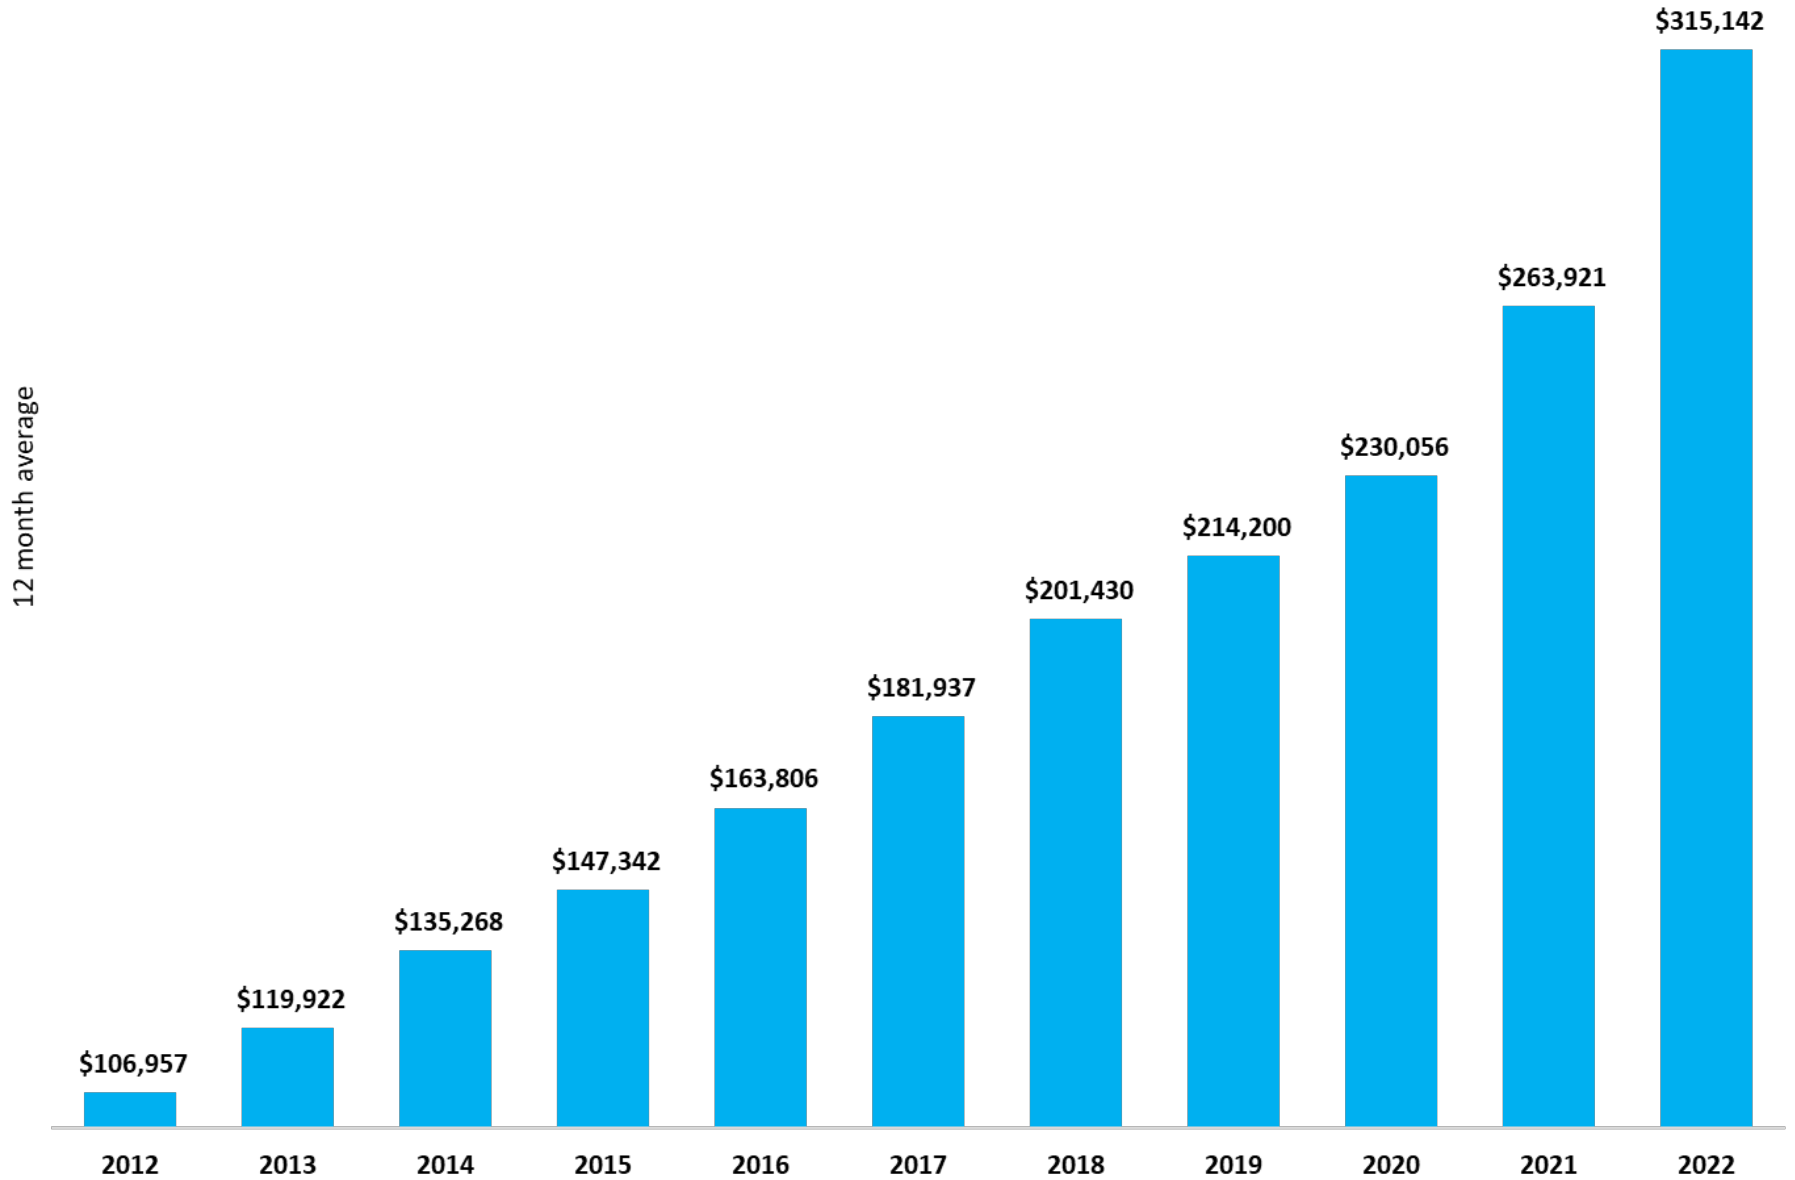

# Volusia County Single Family Typical Home Value

Source: Zillow Home Value Index (ZHVI). \*ZHVI represents the "typical" home value for a region.